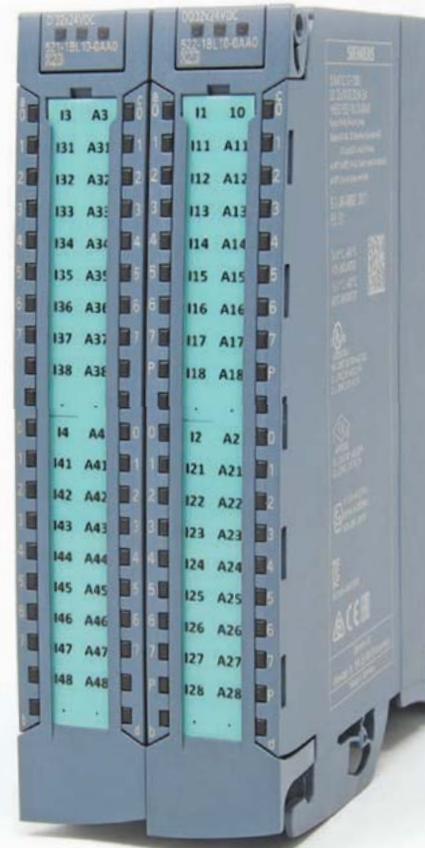

PLC SIEMENS TAGS

These tags allow the identification of all PLC Siemens.
They can easily replace the existing ones.

Available colors: Siemens - White - Yellow

DIMENSIONS	PACKAGE	WHITE	YELLOW	SIEMENS
12.7 x 109 mm	88 pcs	EVOPS13109W	EVOPS13109Y	EVOPS13109S
12.7 x 31 mm	264 pcs	EVOPS1331W	EVOPS1331Y	EVOPS1331S
12.75 x 50 mm	176 pcs	EVOPS1350W	EVOPS1350Y	EVOPS1350S
17.3 x 103.5 mm	66 pcs	EVOPS17103W	EVOPS17103Y	EVOPS17103S
17.5 x 52 mm	132 pcs	EVOPS1752W	EVOPS1752Y	EVOPS1752S
22.5 x 103.5 mm	44 pcs	EVOPS22103W	EVOPS22103Y	EVOPS22103S
22 x 38 mm	110 pcs	EVOPS2238W	EVOPS2238Y	EVOPS2238S
22.75 x 109 mm	44 pcs	EVOPS23109W	EVOPS23109Y	EVOPS23109S
25.5 x 50 mm	88 pcs	EVOPS2550W	EVOPS2550Y	EVOPS2550S
52 x 80 mm	33 pcs	EVOPS5280W	EVOPS5280Y	EVOPS5280S

Industrial Automation

Industrial Plant

Industrial Wiring

Civil System

PVC

THICKNESS

0.3 mm

+50°C

-10°C

CEI 16-7

ISO 4892-2