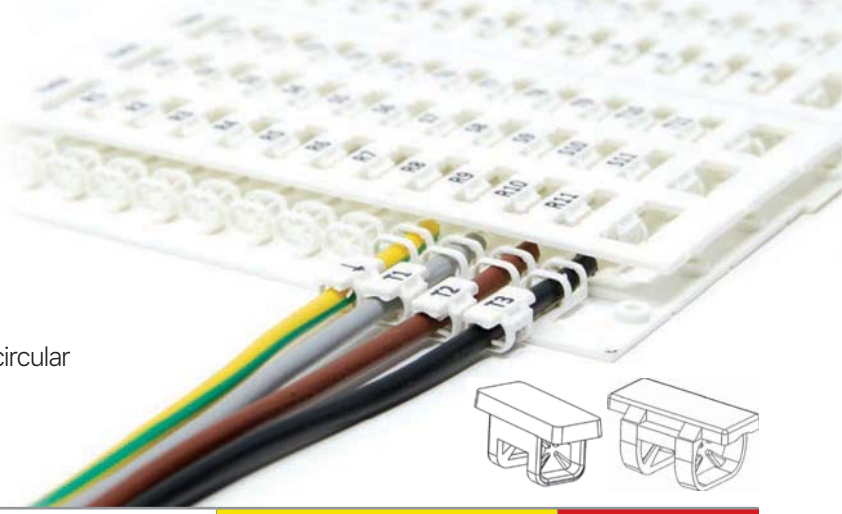

WIRE MARKING TAGS

These tags are designed to be fitted directly on the wire; the circular portion of the tag anchors the marker.

Available in grey, orange, blue and green.

DIMENSIONS	PACKAGE	Ø EXTERNAL	WHITE		YELLOW		RED
			STANDARD	HALOGEN FREE	STANDARD	HALOGEN FREE	STANDARD
4 x 10 mm	990 pcs	0.6 ÷ 3.2 mm	SI2KTM01W/10	SI2KTM01W/10HF	SI2KTM01Y/10	SI2KTM01Y/10HF	SI2KTM01R/10
4 x 10 mm	726 pcs	1.0 ÷ 3.8 mm	SI2KTM02W/10	SI2KTM02W/10HF	SI2KTM02Y/10	SI2KTM02Y/10HF	SI2KTM02R/10

Industrial Automation

Industrial Plant

Industrial Wiring

Civil System

Plate NP3