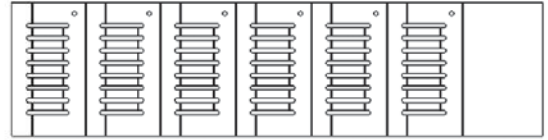

**FLAT TAGS
FOR CABLES**

These flat cable tags are used for identification of cables and conductors. They can be inserted into the SLIM sleeves of the 500 Series. Available in metal, orange, blue and green. Please go to page 63 to see 500 Series Sleeves.

For further information:
sales@grafoplast.it
+39 0131 718477

DIMENSIONS	PACKAGE	WHITE	YELLOW	RED
10 x 4 mm	2464 pcs	EVOCT10W	EVOCT10Y	EVOCT10R
12 x 4 mm	2156 pcs	EVOCT12W	EVOCT12Y	EVOCT12R
15 x 4 mm	1848 pcs	EVOCT15W	EVOCT15Y	EVOCT15R
18 x 4 mm	1540 pcs	EVOCT18W	EVOCT18Y	EVOCT18R
23 x 4 mm	1540 pcs	EVOCT23W	EVOCT23Y	EVOCT23R
30 x 4 mm	1232 pcs	EVOCT30W	EVOCT30Y	EVOCT30R
Industrial Automation		Industrial Plant		Civil System