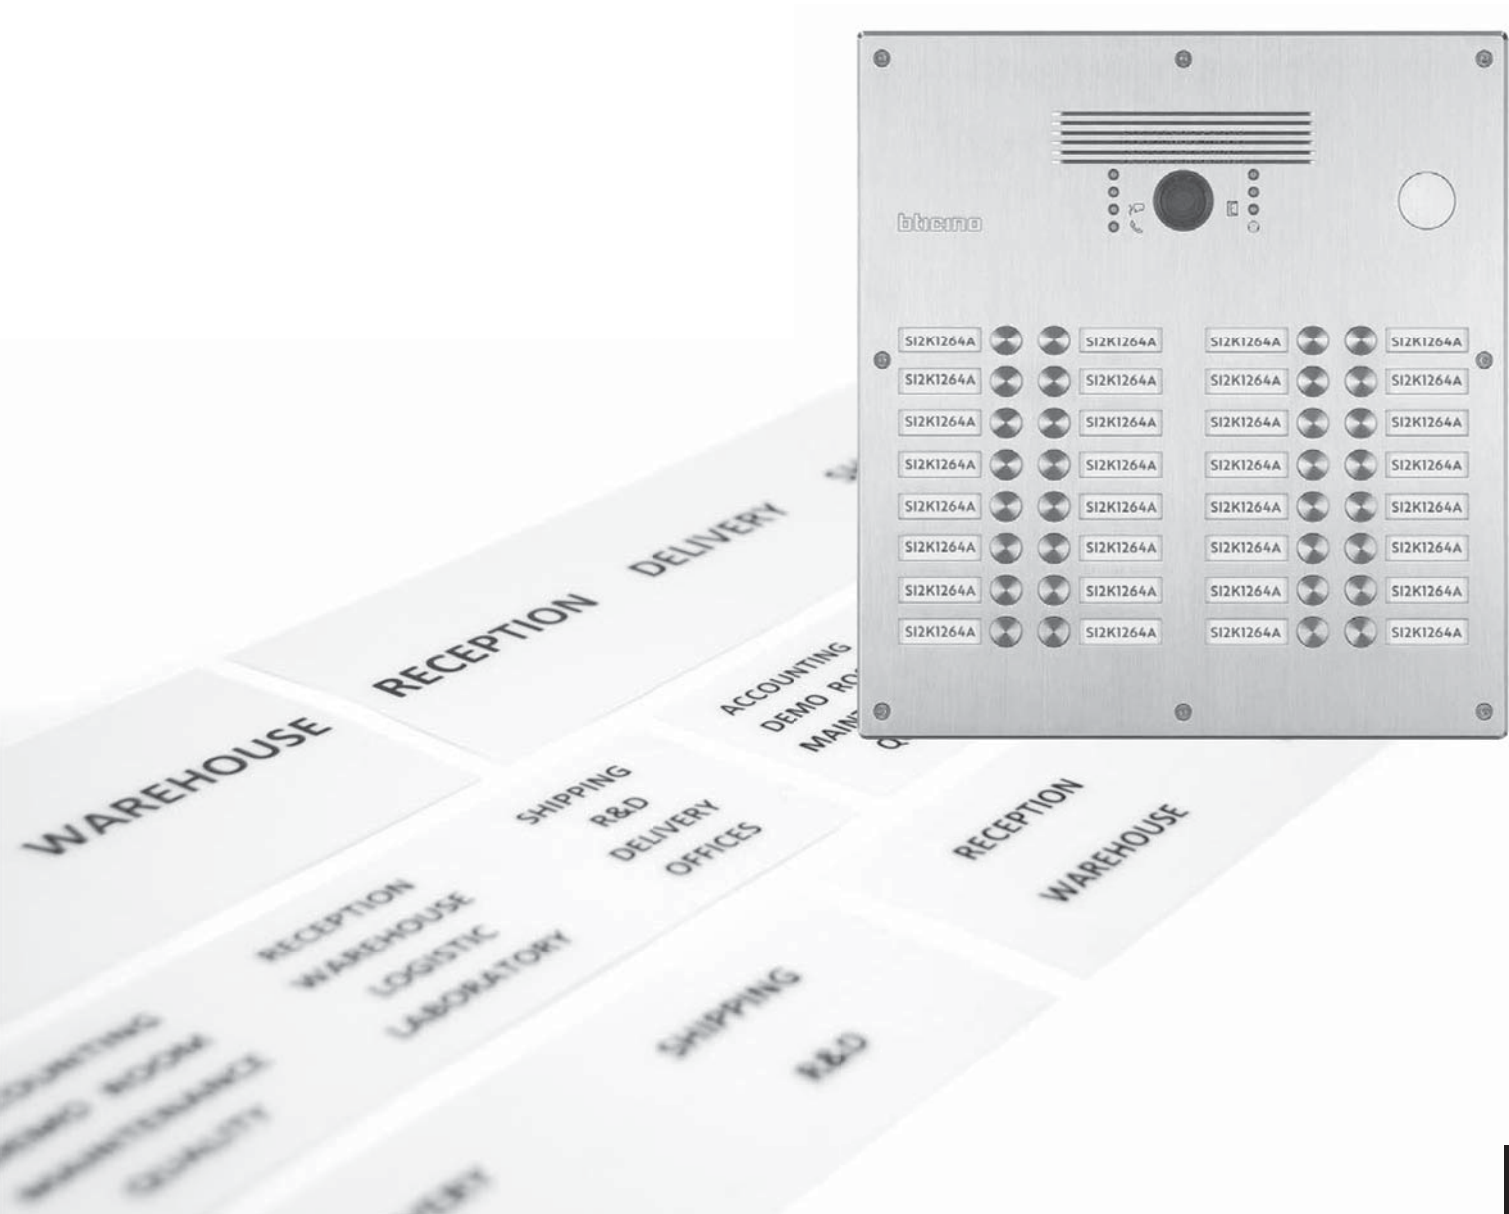

TAGS FOR ENTRY-PHONE

They can easily replace the existing ones. They guarantee a more long lasting time and UV resistance

DIMENSIONS		PACKAGE		OPAL WHITE	
	64 x 12 mm		198 pcs	EVO1264A	
	64 x 16 mm		162 pcs	EVO1664A	
	71 x 22 mm		108 pcs	EVO2271A	
	62 x 23 mm		108 pcs	EVO2362A	
	79 x 81 mm		48 pcs	EVO7981A	

Industrial Automation	Industrial Plant	Industrial Wiring	Civil System

	THICKNESS 0.3 mm 	 +50°C -10°C	CEI 16-7	ISO 4892-2

EVOMAX² - Thermal transfer system