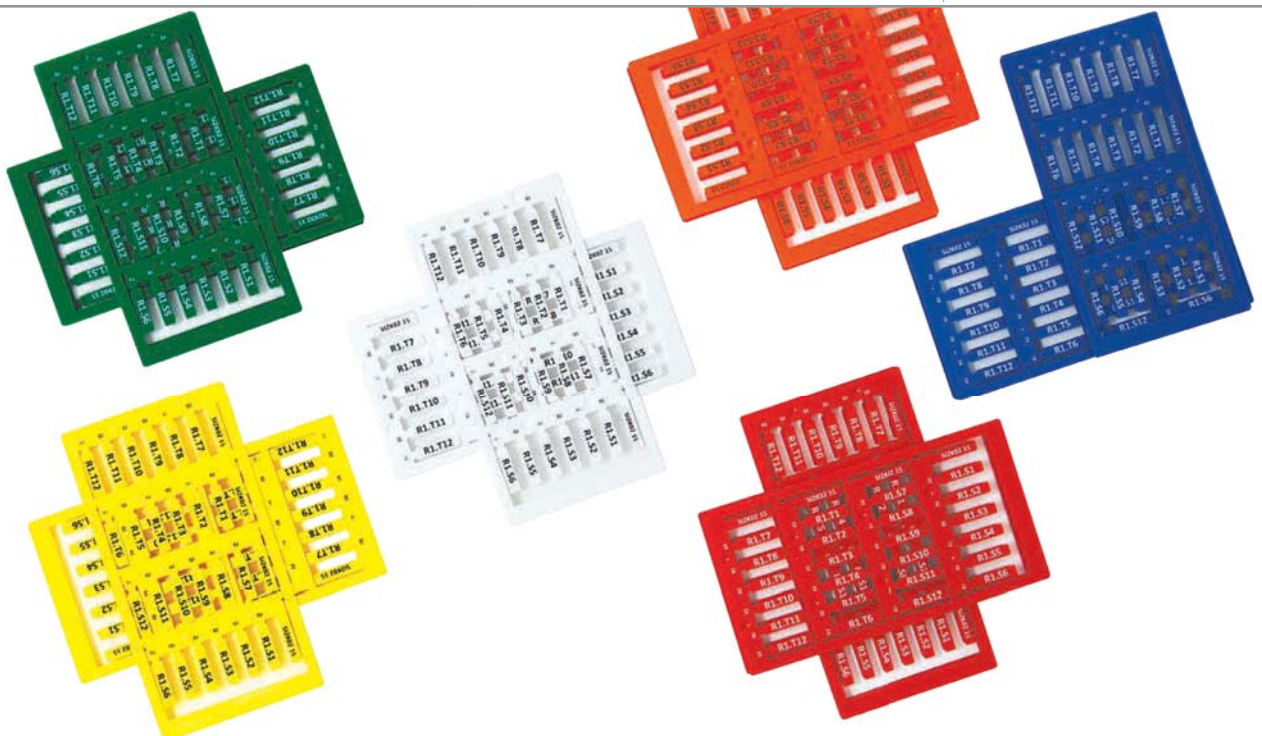

## OVERVIEW

The evolution of SI2K thermal transfer system is called EVOMAX<sup>2</sup>. This Grafoplast™ unique system is recognized for the high levels of quality, reliability and performance, able to enhance the marking of the electrical components at a reasonable cost. You can also print high-resolution logos, barcodes and graphic symbols by creating customized plates lasting over time. Compact size printer, equipped with the new high precision **QC Loading** to optimize operating time and with parametric sensors that allow the consumption optimization and the maximum execution accuracy. The complete range of consumables satisfies all industrial identification needs, from cables, T-blocks and equipment up to the marking of push buttons, name plates, modular strips and customized plates.

Up to 8500 cable tags/h to satisfy even the most demanding requests;

High resolution print (300 dpi) in black or colors with special resin base ribbons to ensure precise and long lasting marking.

Immediately ready for use even after a long period of inactivity.

## TAGS FOR CABLES

These tags in polycarbonate are used to identify cables, compatible with sleeves and holders for cable tags. Available in grey, orange, blue and green. Please go to Sleeves & Tools chapter.

**FLAT TAGS  
FOR CABLES**

These flat cable tags are used for identification of cables and conductors. They can be inserted into the SLIM sleeves of the 500 Series. Available in metal, orange, blue and green. Please go to page 63 to see 500 Series Sleeves.