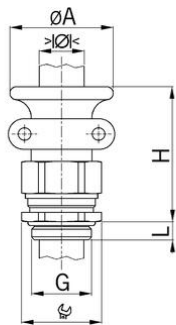

AGRO cable glands Progress® nickel-plated brass with trumpet and clamps in

**Short entry thread Pg****Type approval: Progress MS T+KB EX**

- Two-piece sealing insert
- not overall length insulated

Order number:	EX1801.16
EAN:	7611614178851
Material	Nickel-plated brass
Screws	Stainless steel A2
Seal	TPE
O-ring	FPM
Operation temperature	-60°C / +100°C
Protection class	IP 66 / IP 68 (up to 10 bar)
Test standard	IEC EN 60079-0 / IEC EN 60079-7 / IEC EN 60079-31
Gas	II 2G Ex eb IIC Gb
Dust	II 2D Ex tb IIIC Db
Zone	Gas 1 and 2 / dust 21 and 22
Certificate	SEV 15 ATEX 0151
IECEx Certificate	IECEx SEV 15.0018
Entry thread	Pg 16
Clamping range with insert min.	8.0 mm
Clamping range with insert max.	11.0 mm
Clamping range without insert min.	11.0 mm
Clamping range without insert max.	15.0 mm
Wrench size	24 mm
Diameter A	34
Dimension H	46 mm
Thread length L	6 mm
Dispatch	50