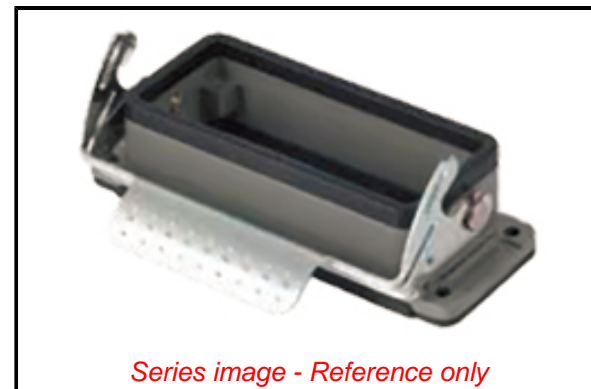

PLEASE CHECK WWW.MOLEX.COM FOR LATEST PART INFORMATION

Part Number: [0936014365](#)
Status: **Active**
Overview: GWconnect® Heavy Duty Connectors (HDC)
Description: GWconnect STD - Standard, Single Lever Bulkhead Mount Housing, Die-cast Aluminum, with 1 Lever, with Gasket, Size 32B «77x62», Grey

Documents:

[RoHS Certificate of Compliance (PDF)](#)

Agency Certification

CSA 256883
UL E249674

General

Product Family Industrial Connectors / Enclosures
Series [93601](#)
Component Size 32B «77X62»
Component Type Single Lever Bulkhead Housing
IP Rating IP66, IP69
Overview [GWconnect® Heavy Duty Connectors (HDC)](#)
Product Category Heavy Duty Connectors
Product Name GWconnect®
Standard ANSI/UL 50, ANSI/UL 50 E, CSA C22.2 No.94-1-2, EN 61984
Type STD
UPC 887191894614

Physical

Housing Coating Polyester Powder
Housing Color Grey RAL 7037
Lock to Mating Part Yes
Material - Gasket NBR
Material - Housing Die-cast Aluminum
Material - Lever Galvanized Steel
Mounting Style Bulkhead
Net Weight 230.000/g
Number of Levers 1
Packaging Type Bag
Thread Size N/A
Thread Type N/A

Electrical

Voltage - Maximum 500V

Material Info

Engineering Number 7832.6409.0

Series image - Reference only

EU ELV

Not Reviewed

EU RoHS

Not Reviewed

REACH SVHC

Not Reviewed

Halogen-Free

Status

Not Reviewed

Need more information on product environmental compliance?

Email productcompliance@molex.com
Please visit the [Contact Us](#) section for any non-product compliance questions.

China ROHS	Not Reviewed
ELV	Not Reviewed
RoHS Phthalates	Not Reviewed

Search Parts in this Series

[93601 Series](#)

Use With

Size 32B «77x62» S-D, S-DD, S-E, S-EE, S-EP, S-ES, S-HSB, S-ESHV, S-K, S-M, and S-EHV Inserts