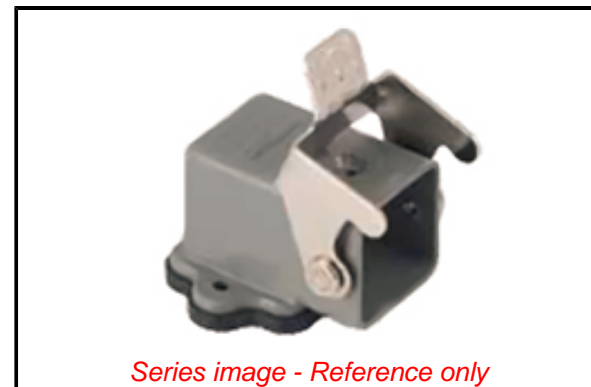

PLEASE CHECK WWW.MOLEX.COM FOR LATEST PART INFORMATION

Part Number: [0936010622](#)
Status: **Active**
Overview: GWconnect Heavy Duty Connectors (HDC)
Description: GWconnect STD - Standard, Single Lever Bulkhead Mount Housing, Die-cast Aluminum, with 1 Lever, Right Angle, with Gasket, Size 3A «21x21», Grey

Documents:

[RoHS Certificate of Compliance (PDF)](#)

Agency Certification

CSA 256883
UL E249674

General

Product Family Industrial Connectors / Enclosures
Series [93601](#)
Comments IP67 with screw gasket., IP67 with screw gasket.
Component Size 3A «21x21»
Component Type Single Lever Bulkhead Housing
Exclude SD Check Yes
IP Rating IP66
Overview [GWconnect Heavy Duty Connectors (HDC)](#)
Product Category Heavy Duty Connectors
Product Name GWconnect
Standard ANSI/UL 50, ANSI/UL 50 E, CSA C22.2 No.94-1-2, EN 61984
Type STD
UPC 887191838199

Physical

Housing Coating Polyester Powder
Housing Color Grey RAL 7037
Lock to Mating Part Yes
Material - Gasket NBR
Material - Housing Die-cast Aluminum
Material - Lever Zinc Plated Steel
Mounting Style Bulkhead
Net Weight 25.830/g
Number of Levers 1
Packaging Type Bag
Thread Size N/A
Thread Type N/A

Electrical

Voltage - Maximum 230V / 400V

Material Info

Engineering Number 7803.6204.0

Series image - Reference only

EU ELV

Not Relevant

EU RoHS

Compliant

REACH SVHC

Not Contained Per - ED/71/2019 (16 July 2019)

Halogen-Free

Status

Not Reviewed

For more information, please visit [Contact US](#)

China ROHS

ELV

RoHS Phthalates

China RoHS

Green Image

Not Relevant

Not Contained

Search Parts in this Series

[93601 Series](#)

Use With

Size 3A «21x21» S-A, S-D, and S-Q Inserts