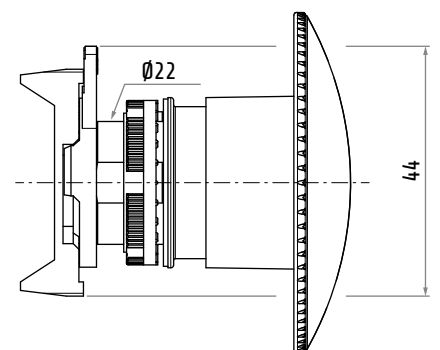

PPFN1R6N

PPFN1R6S

PPFN1R6...

PEGASUS SERIES TWIST TO RELEASE EMERGENCY MUSHROOM PUSH BUTTON WITH Ø60 CAP

Series	Pegasus
Type	emergency mushroom push button
Operation	twist to release
Cap	Ø60
Fixing	Ø22
Panel thickness	1 ... 6 mm
Drilling template compliance	IEC/EN60947-5-1 CENELEC EN50007
Mechanical life	0.3×10 ⁶ operations
IP rating	IP66 / IP67 / IP69K
Compliance	EN ISO 13850
Material	thermoplastic
Marking	CE, IMQ, RINA, UKCA

Code	Version
PPFN1R6N	solid
PPFN1R6S	vision

PPFN1R6N

PPFN1R6S

Dimensions in mm / Illustrations NOT in scale