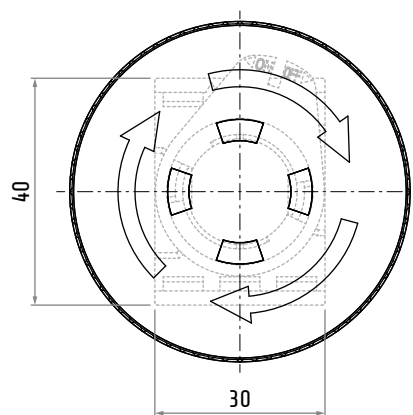

PPFN1R6N

PPFN1R6S

PPFN1R6...

PEGASUS SERIES TWIST TO RELEASE EMERGENCY MUSHROOM PUSH BUTTON WITH Ø60 CAP

Series	Pegasus
Type	emergency mushroom push button
Operation	twist to release
Cap	Ø60
Fixing	Ø22
Panel thickness	1 ... 6 mm
Drilling template compliance	IEC/EN60947-5-1 CENELEC EN50007
Mechanical life	0.3×10 ⁶ operations
IP rating	IP66 / IP67 / IP69K
Compliance	EN ISO 13850
Material	thermoplastic
Marking	CE, IMQ, RINA, UKCA

Code	Version
PPFN1R6N	solid
PPFN1R6S	vision

PPFN1R6N

PPFN1R6S

Dimensions in mm / Illustrations NOT in scale