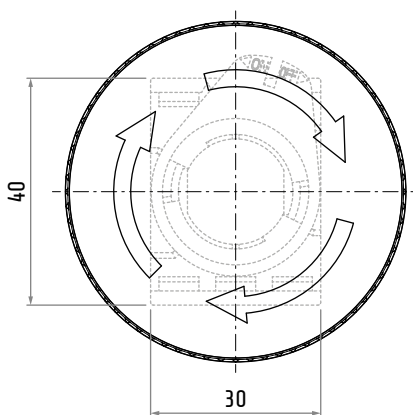

PPFN1R6N

PPFN1R6S

PPFN1R6...

PEGASUS SERIES TWIST TO RELEASE EMERGENCY MUSHROOM PUSH BUTTON WITH Ø60 CAP

Series	Pegasus
Type	emergency mushroom push button
Operation	twist to release
Cap	Ø60
Fixing	Ø22
Panel thickness	1 ... 6 mm
Drilling template compliance	IEC/EN60947-5-1 CENELEC EN50007
Mechanical life	0.3×10 ⁶ operations
IP rating	IP66 / IP67 / IP69K
Compliance	EN ISO 13850
Material	thermoplastic
Marking	CE, IMQ, RINA, UKCA

Code	Version
PPFN1R6N	solid
PPFN1R6S	vision

PPFN1R6N

PPFN1R6S

Dimensions in mm / Illustrations NOT in scale