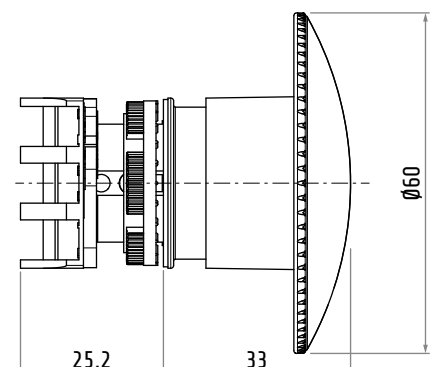

PPFN1R6N

PPFN1R6S

PPFN1R6...

PEGASUS SERIES TWIST TO RELEASE EMERGENCY MUSHROOM PUSH BUTTON WITH Ø60 CAP

Series	Pegasus
Type	emergency mushroom push button
Operation	twist to release
Cap	Ø60
Fixing	Ø22
Panel thickness	1 ... 6 mm
Drilling template compliance	IEC/EN60947-5-1 CENELEC EN50007
Mechanical life	0.3×10 ⁶ operations
IP rating	IP66 / IP67 / IP69K
Compliance	EN ISO 13850
Material	thermoplastic
Marking	CE, IMQ, RINA, UKCA

Code	Version
PPFN1R6N	solid
PPFN1R6S	vision

PPFN1R6N

PPFN1R6S

Dimensions in mm / Illustrations NOT in scale